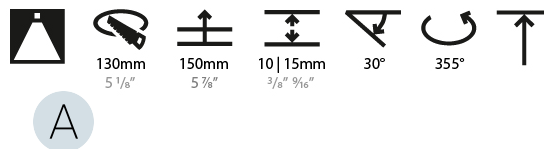

OPTICAL

Reflector°: 20 / 25 / 40
Adjustability: Fixed

RATINGS AND CERTIFICATIONS

Certified By: Certified for North American Standards
IP rating: IP20

Ø 65mm 2 5/16"

Ø 139mm 5 1/2"

BIONIQ ROUND WALLWASH RECESSED